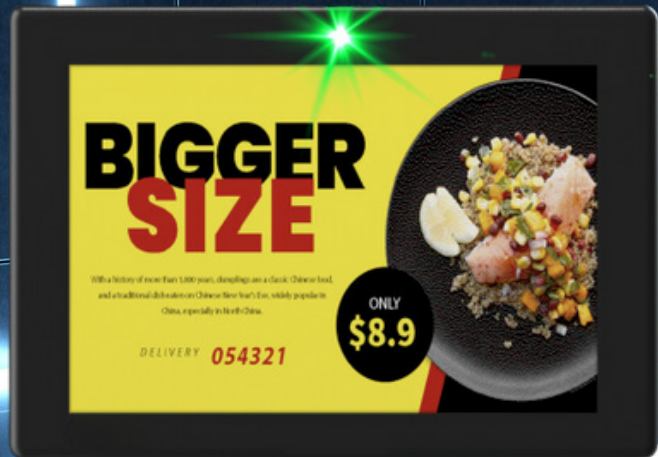

EB82C | 8.2" SCREEN

Screen Colour : 4 Colours
Size : 200.1 x 140 x 9.5mm
Screen Size : 180.2 x 101.4mm
Operating Temperature : 0°~40°C
Battery Life: Ranging 5-10yrs