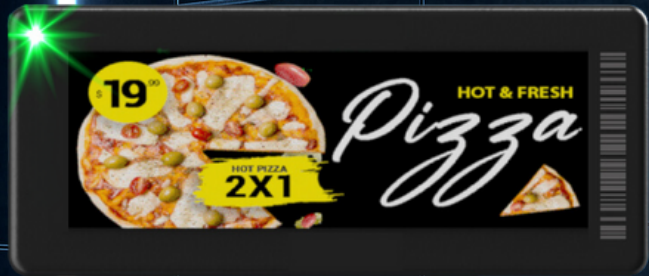

4 | COLOUR ESL

Introducing Bricor's ESL Range with Full Colour and 4-Colour Display. Colour capabilities are available with most ESL Models. Call us to discuss the available range.

EB30C | 3" SCREEN

Screen Colour : 4 Colours
Size : 102.8 x 43.7 x 8.8mm
Screen Size : 70.5 x 29.6mm
Operating Temperature : 0°~40°C
Battery Life: Ranging 5-10yrs